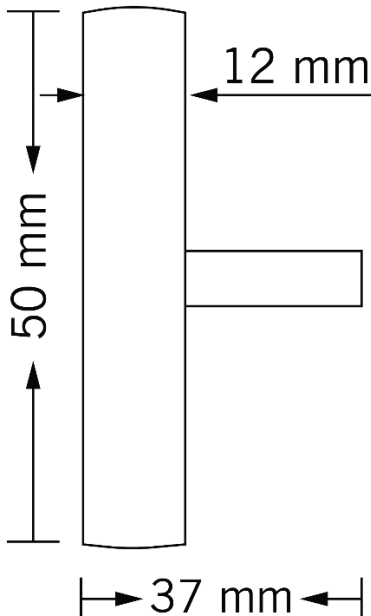

TECHNICAL DATA SHEET

Collection Name

VIGOR

Specifications

Brand	CinCinno
Range	Vigor
Product code	BRMBXX4300. BRBNBX4301. BRDABX4302.
Finish/Color	MATT BLACK. BRUSHED NATURAL BRASS. DARK ANTIQUE BRASS.
Product type	Pull Handle T Knob
Material	Solid Brass
Inner Part Material	Brass
Configuration	Pull Handle + Screws

Technical Information

Pull Handle	Soft Round T Knob
Weight (NW KG.)	54G. (± 0.001)
Size	50*37*12mm
Hole Distance	0

For more information, please visit our website: CinCinno-me.com
United Arab Emirates: Marina, Marina Plaza Tower, Office 1506