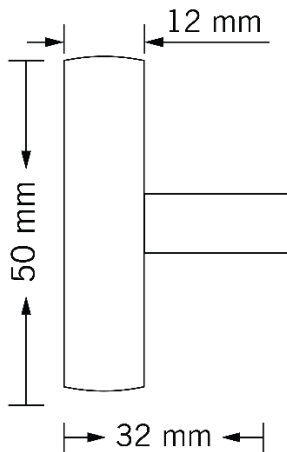

TECHNICAL DATA SHEET

Collection Name

STELLARUM

STELLARUM

Specifications

Brand	CinCinno
Range	Stellarum
Product code	SSSSXX4200. SSMBXX4210. SSGPXX4237.
Finish/Color	STAINLESS STEEL. MATT BLACK. GOLD PLATED
Product type	Pull Handle T Knob
Material	STAINLESS STEEL
Inner Part Material	STAINLESS STEEL
Configuration	Pull Handle + Screws

Technical Information

Pull Handle	Soft Round T Knob
Weight (NW KG.)	18G. (± 0.001)
Size	50*12*32mm
Hole Distance	0

For more information, please visit our website: CinCinno-me.com
United Arab Emirates: Marina, Marina Plaza Tower, Office 1506