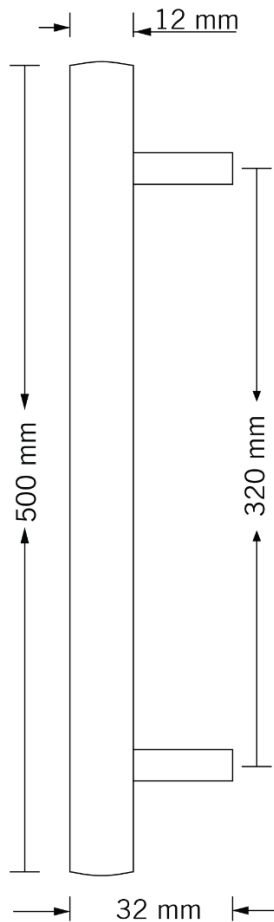

TECHNICAL DATA SHEET

Collection Name

STELLSRUM

Specifications

Brand	CinCinno
Range	Stellarum
Product code	SSSSXX4209. SSMBXX4219. SSGPXX4246.
Finish/Color	STAINLESS STEEL. MATT BLACK. GOLD PLATED
Product type	Pull Handle
Material	STAINLESS STEEL
Inner Part Material	STAINLESS STEEL
Configuration	Pull Handle + Screws

Technical Information

Pull Handle	Soft Round
Weight (NW KG.)	79.5G. (± 0.001)
Size	500*12*32mm
Hole Distance	320mm

For more information, please visit our website: CinCinno-me.com
United Arab Emirates: Marina, Marina Plaza Tower, Office 1506