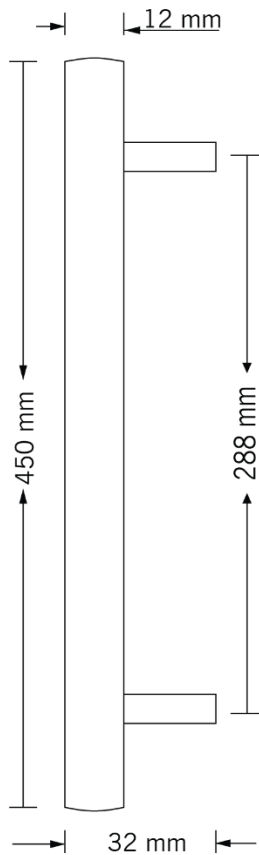

TECHNICAL DATA SHEET

Collection Name

STELLSRUM

Specifications

Brand	CinCinno
Range	Stellarum
Product code	SSSSXX4208. SSMBXX4218. SSGPXX4245.
Finish/Color	STAINLESS STEEL. MATT BLACK. GOLD PLATED
Product type	Pull Handle
Material	STAINLESS STEEL
Inner Part Material	STAINLESS STEEL
Configuration	Pull Handle + Screws

Technical Information

Pull Handle	Soft Round
Weight (NW KG.)	73G. (± 0.001)
Size	450*12*32mm
Hole Distance	288mm

For more information, please visit our website: CinCinno-me.com
United Arab Emirates: Marina, Marina Plaza Tower, Office 1506