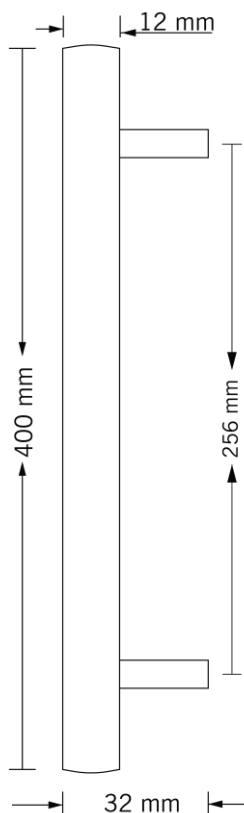

# TECHNICAL DATA SHEET

Collection Name

**STELLSRUM**

## Specifications

Brand	CinCinno
Range	Stellarum
Product code	SSSSXX4207. SSMBXX4217. SSGPXX4244.
Finish/Color	STAINLESS STEEL. MATT BLACK. GOLD PLATED
Product type	Pull Handle
Material	STAINLESS STEEL
Inner Part Material	STAINLESS STEEL
Configuration	Pull Handle + Screws

## Technical Information

Pull Handle	Soft Round
Weight (NW KG.)	66.5G. ( $\pm 0.001$ )
Size	400*12*32mm
Hole Distance	256mm

For more information, please visit our website: [CinCinno-me.com](http://CinCinno-me.com)  
United Arab Emirates: Marina, Marina Plaza Tower, Office 1506