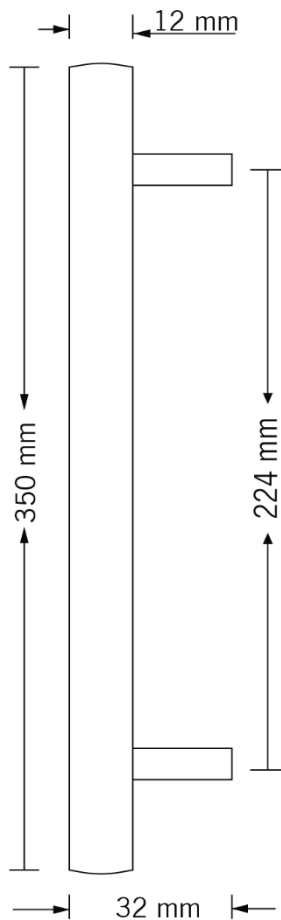

## TECHNICAL DATA SHEET

Collection Name

STELLSRUM

### Specifications

|                     |  |
|---------------------|--|
| Brand               | CinCinno                                       |
| Range               | Stellarum                                      |
| Product code        | SSSSXX4206. SSMBXX4216.<br>SSGPXX4243.         |
| Finish/Color        | STAINLESS STEEL.<br>MATT BLACK.<br>GOLD PLATED |
| Product type        | Pull Handle                                    |
| Material            | STAINLESS STEEL                                |
| Inner Part Material | STAINLESS STEEL                                |
| Configuration       | Pull Handle + Screws                           |

### Technical Information

|                 |                      |
|-----------------|----------------------|
| Pull Handle     | Soft Round           |
| Weight (NW KG.) | 60G. ( $\pm 0.001$ ) |
| Size            | 350*12*32mm          |
| Hole Distance   | 224mm                |