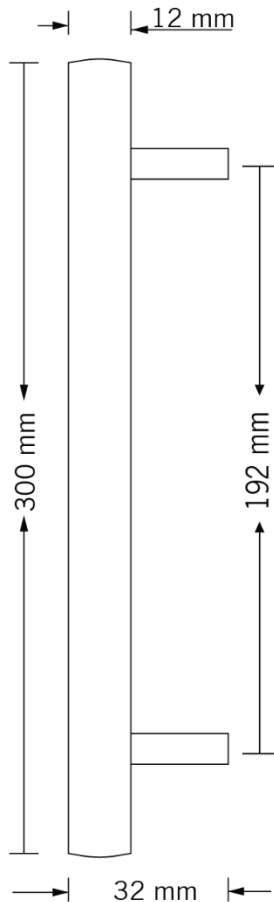

TECHNICAL DATA SHEET

Collection Name

STELLSRUM

Specifications

Brand	CinCinno
Range	Stellarum
Product code	SSSSXX4205. SSMBXX4215. SSGPXX4242.
Finish/Color	STAINLESS STEEL. MATT BLACK. GOLD PLATED
Product type	Pull Handle
Material	STAINLESS STEEL
Inner Part Material	STAINLESS STEEL
Configuration	Pull Handle + Screws

Technical Information

Pull Handle	Soft Round
Weight (NW KG.)	53.5G. (± 0.001)
Size	300*12*32mm
Hole Distance	192mm

For more information, please visit our website: CinCinno-me.com
United Arab Emirates: Marina, Marina Plaza Tower, Office 1506