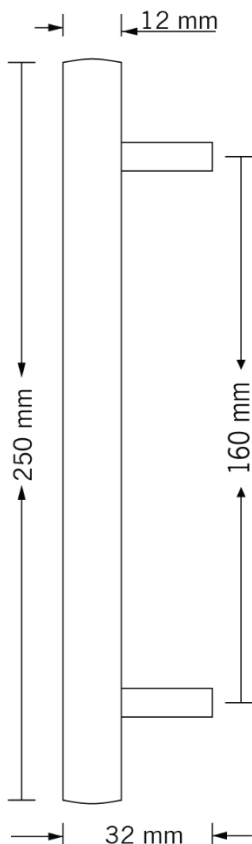

TECHNICAL DATA SHEET

Collection Name

STELLSRUM

Specifications

Brand	CinCinno
Range	Stellarum
Product code	SSSSXX4204. SSMBXX4214. SSGPXX4241.
Finish/Color	STAINLESS STEEL. MATT BLACK. GOLD PLATED
Product type	Pull Handle
Material	STAINLESS STEEL
Inner Part Material	STAINLESS STEEL
Configuration	Pull Handle + Screws

Technical Information

Pull Handle	Soft Round
Weight (NW KG.)	47G. (± 0.001)
Size	250*12*32mm
Hole Distance	160mm

For more information, please visit our website: CinCinno-me.com
United Arab Emirates: Marina, Marina Plaza Tower, Office 1506