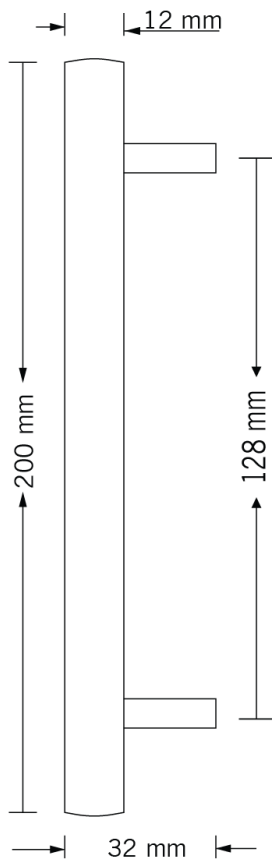

TECHNICAL DATA SHEET

Collection Name

STELLSRUM

Specifications

Brand	CinCinno
Range	Stellarum
Product code	SSSSXX4203. SSMBXX4213. SSGPXX4240.
Finish/Color	STAINLESS STEEL. MATT BLACK. GOLD PLATED
Product type	Pull Handle
Material	STAINLESS STEEL
Inner Part Material	STAINLESS STEEL
Configuration	Pull Handle + Screws

Technical Information

Pull Handle	Soft Round
Weight (NW KG.)	42.5G. (± 0.001)
Size	200*12*32mm
Hole Distance	128mm

For more information, please visit our website: CinCinno-me.com
United Arab Emirates: Marina, Marina Plaza Tower, Office 1506