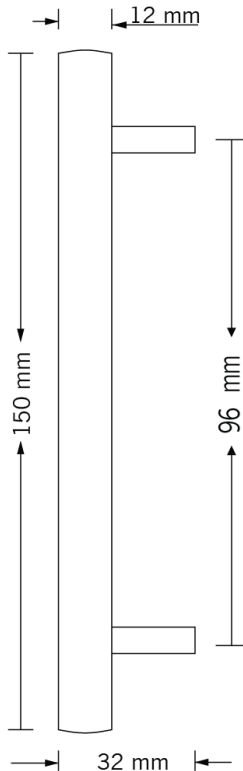

TECHNICAL DATA SHEET

Collection Name

STELLSRUM

Specifications

Brand	CinCinno
Range	Stellarum
Product code	SSSSXX4202. SSMBXX4212. SSGPXX4239.
Finish/Color	STAINLESS STEEL. MATT BLACK. GOLD PLATED
Product type	Pull Handle
Material	STAINLESS STEEL
Inner Part Material	STAINLESS STEEL
Configuration	Pull Handle + Screws

Technical Information

Pull Handle	Soft Round
Weight (NW KG.)	36G. (± 0.001)
Size	150*12*32mm
Hole Distance	96mm

For more information, please visit our website: CinCinno-me.com
United Arab Emirates: Marina, Marina Plaza Tower, Office 1506