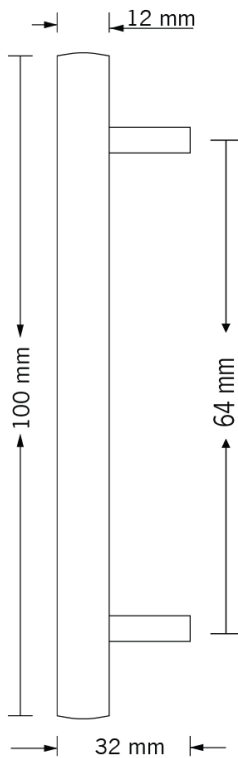

TECHNICAL DATA SHEET

Collection Name

STELLSRUM

Specifications

Brand	CinCinno
Range	Stellarum
Product code	SSSSXX4201. SSMBXX4211. SSGPXX4238.
Finish/Color	STAINLESS STEEL. MATT BLACK. GOLD PLATED
Product type	Pull Handle
Material	STAINLESS STEEL
Inner Part Material	STAINLESS STEEL
Configuration	Pull Handle + Screws

Technical Information

Pull Handle	Soft Round
Weight (NW KG.)	31G. (± 0.001)
Size	100*12*32mm
Hole Distance	64mm

For more information, please visit our website: CinCinno-me.com
United Arab Emirates: Marina, Marina Plaza Tower, Office 1506