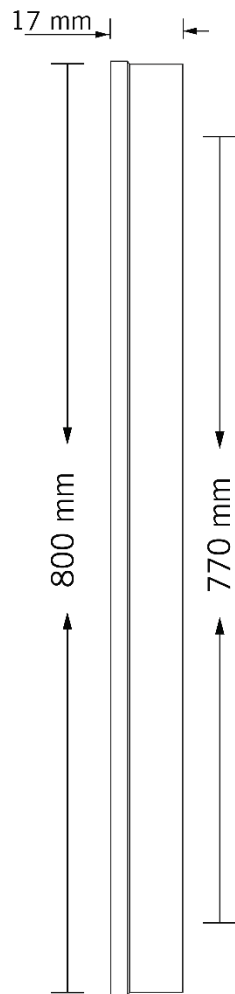

TECHNICAL DATA SHEET

Collection Name

SOLUM

Specifications

Brand	CinCinno
Range	Solum
Product code	BRMBXX4081. BRBNBX4082. BRDABX4083.
Finish/Color	MATT BLACK. BRUSHED NATURAL BRASS. DARK ANTIQUE BRASS.
Product type	Pull Handle
Material	Solid Brass
Inner Part Material	Brass
Configuration	Pull Handle + Screws

SOLUM

Technical Information

Pull Handle	Soft L Shape
Weight (NW KG.)	920G. (± 0.001)
Size	800*17*12mm
Hole Distance	770mm

For more information, please visit our website: CinCinno-me.com
United Arab Emirates: Marina, Marina Plaza Tower, Office 1506