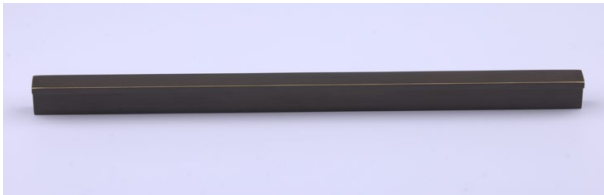

TECHNICAL DATA SHEET

Collection Name

SOLUM

Specifications

Brand	CinCinno
Range	Solum
Product code	BRMBXX4078. BRBNBX4079. BRDABX4080.
Finish/Color	MATT BLACK. BRUSHED NATURAL BRASS. DARK ANTIQUE BRASS.
Product type	Pull Handle
Material	Solid Brass
Inner Part Material	Brass
Configuration	Pull Handle + Screws

Technical Information

Pull Handle	Soft L Shape
Weight (NW KG.)	275G. (± 0.001)
Size	280*17*12mm
Hole Distance	224mm

For more information, please visit our website: CinCinno-me.com
United Arab Emirates: Marina, Marina Plaza Tower, Office 1506