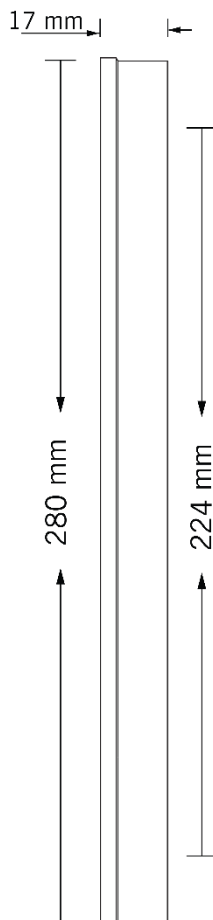

TECHNICAL DATA SHEET

Collection Name

SOLUM

Specifications

Brand	CinCinno
Range	Solum
Product code	BRMBXX4078. BRBNBX4079. BRDABX4080.
Finish/Color	MATT BLACK. BRUSHED NATURAL BRASS. DARK ANTIQUE BRASS.
Product type	Pull Handle
Material	Solid Brass
Inner Part Material	Brass
Configuration	Pull Handle + Screws

Technical Information

Pull Handle	Soft L Shape
Weight (NW KG.)	275G. (± 0.001)
Size	280*17*12mm
Hole Distance	224mm

For more information, please visit our website: CinCinno-me.com
United Arab Emirates: Marina, Marina Plaza Tower, Office 1506