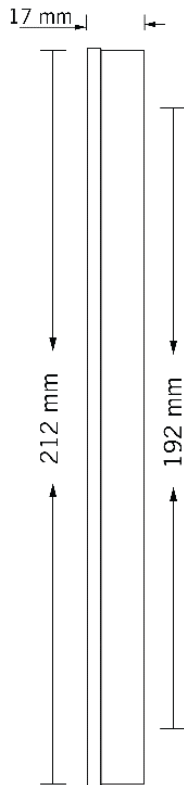

## TECHNICAL DATA SHEET

Collection Name

SOLUM

### Specifications

Brand	CinCinno
Range	Solum
Product code	BRMBXX4074. BRBNBX4075. BRDABX4076.
Finish/Color	MATT BLACK. BRUSHED NATURAL BRASS. DARK ANTIQUE BRASS.
Product type	Pull Handle
Material	Solid Brass
Inner Part Material	Brass
Configuration	Pull Handle + Screws

### Technical Information

Pull Handle	Soft L Shape
Weight (NW KG.)	237G. ( $\pm 0.001$ )
Size	212*17*12mm
Hole Distance	192mm

For more information, please visit our website: [CinCinno-me.com](http://CinCinno-me.com)  
United Arab Emirates: Marina, Marina Plaza Tower, Office 1506