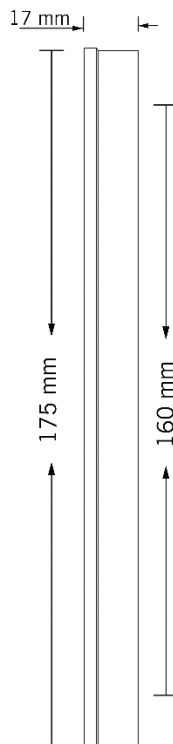

## TECHNICAL DATA SHEET

Collection Name

SOLUM

### Specifications

Brand	CinCinno
Range	Solum
Product code	BRMBXX4071. BRBNBX4072. BRDABX4073.
Finish/Color	MATT BLACK. BRUSHED NATURAL BRASS. DARK ANTIQUE BRASS.
Product type	Pull Handle
Material	Solid Brass
Inner Part Material	Brass
Configuration	Pull Handle + Screws

### Technical Information

Pull Handle	Soft L Shape
Weight (NW KG.)	200G. (± 0.001)
Size	175*17*12mm
Hole Distance	160mm

For more information, please visit our website: [CinCinno-me.com](http://CinCinno-me.com)  
United Arab Emirates: Marina, Marina Plaza Tower, Office 1506