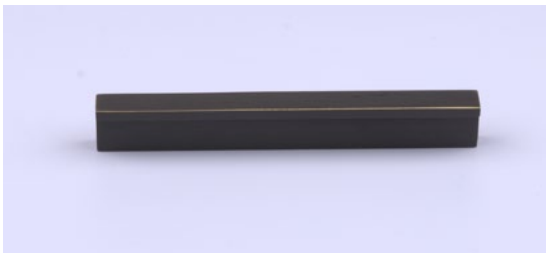

## TECHNICAL DATA SHEET

Collection Name

SOLUM

### Specifications

Brand	CinCinno
Range	Solum
Product code	BRMBXX4071. BRBNBX4072. BRDABX4073.
Finish/Color	MATT BLACK. BRUSHED NATURAL BRASS. DARK ANTIQUE BRASS.
Product type	Pull Handle
Material	Solid Brass
Inner Part Material	Brass
Configuration	Pull Handle + Screws

### Technical Information

Pull Handle	Soft L Shape
Weight (NW KG.)	200G. (± 0.001)
Size	175*17*12mm
Hole Distance	160mm

For more information, please visit our website: [CinCinno-me.com](http://CinCinno-me.com)  
United Arab Emirates: Marina, Marina Plaza Tower, Office 1506