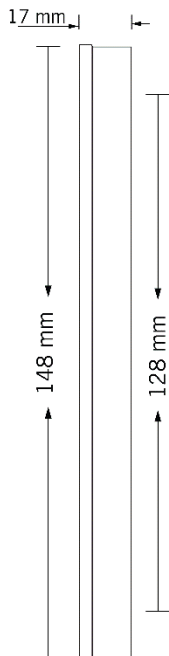

TECHNICAL DATA SHEET

Collection Name

SOLUM

Specifications

Brand	CinCinno
Range	Solum
Product code	BRMBXX4068. BRBNBX4069. BRDABX4070.
Finish/Color	MATT BLACK. BRUSHED NATURAL BRASS. DARK ANTIQUE BRASS.
Product type	Pull Handle
Material	Solid Brass
Inner Part Material	Brass
Configuration	Pull Handle + Screws

Technical Information

Pull Handle	Soft L Shape
Weight (NW KG.)	166G. (± 0.001)
Size	148*17*12mm
Hole Distance	128mm

For more information, please visit our website: CinCinno-me.com
United Arab Emirates: Marina, Marina Plaza Tower, Office 1506