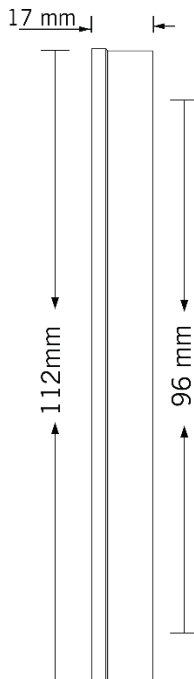

TECHNICAL DATA SHEET

Collection Name

SOLUM

Specifications

Brand	CinCinno
Range	Solum
Product code	BRMBXX4065. BRBNBX4066. BRDABX4067.
Finish/Color	MATT BLACK. BRUSHED NATURAL BRASS. DARK ANTIQUE BRASS.
Product type	Pull Handle
Material	Solid Brass
Inner Part Material	Brass
Configuration	Pull Handle + Screws

Technical Information

Pull Handle	Soft L Shape
Weight (NW KG.)	128G. (± 0.001)
Size	112*17*12mm
Hole Distance	96mm

For more information, please visit our website: CinCinno-me.com
United Arab Emirates: Marina, Marina Plaza Tower, Office 1506