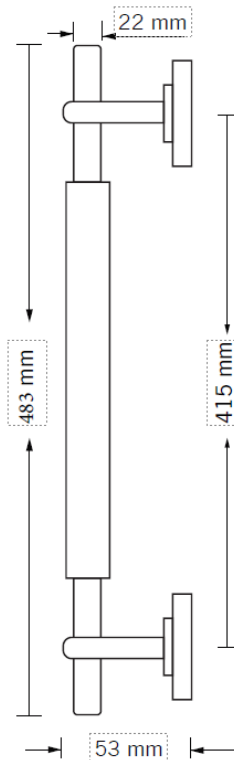

TECHNICAL DATA SHEET

Collection Name

SEANOVA

Specifications

Brand	CinCinno
Range	Seanova
Product code	BRBRBX4100. BRBYBX4099.
Finish/Color	BRUSHED RED BRONZE BRUSHED YELLOW BRONZE.
Product type	Pull Handle Main Door
Material	Solid Brass
Inner Part Material	Brass
Configuration	Pull Handle + Screws

Technical Information

Pull Handle	Soft
Weight (NW KG.)	1900G. (± 0.001)
Size	483*53*22mm
Hole Distance	415mm

For more information, please visit our website: CinCinno-me.com
United Arab Emirates: Marina, Marina Plaza Tower, Office 1506