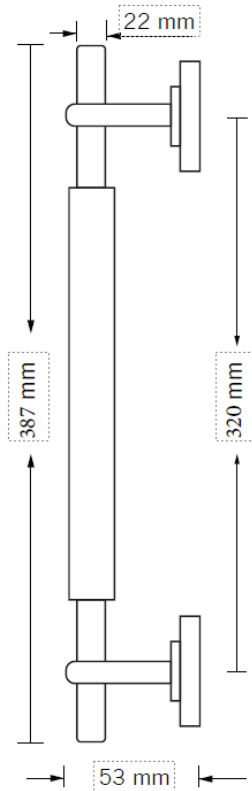

TECHNICAL DATA SHEET

Collection Name

SEANOVA

Specifications

Brand	CinCinno
Range	Seanova
Product code	BRBRBX4100. BRBYBX4099.
Finish/Color	BRUSHED RED BRONZE BRUSHED YELLOW BRONZE.
Product type	Pull Handle Main Door
Material	Solid Brass
Inner Part Material	Brass
Configuration	Pull Handle + Screws

Technical Information

Pull Handle	Soft
Weight (NW KG.)	1500G. (± 0.001)
Size	387*53*22mm
Hole Distance	320mm

For more information, please visit our website: CinCinno-me.com
United Arab Emirates: Marina, Marina Plaza Tower, Office 1506