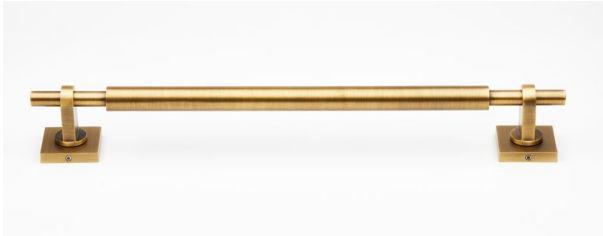

TECHNICAL DATA SHEET

Collection Name

SEANOVA

Specifications

Brand	CinCinno
Range	Seanova
Product code	BRBRBX4100. BRBYBX4099.
Finish/Color	BRUSHED RED BRONZE BRUSHED YELLOW BRONZE.
Product type	Pull Handle Main Door
Material	Solid Brass
Inner Part Material	Brass
Configuration	Pull Handle + Screws

Technical Information

Pull Handle	Soft
Weight (NW KG.)	1500G. (± 0.001)
Size	387*53*22mm
Hole Distance	320mm

For more information, please visit our website: CinCinno-me.com
United Arab Emirates: Marina, Marina Plaza Tower, Office 1506