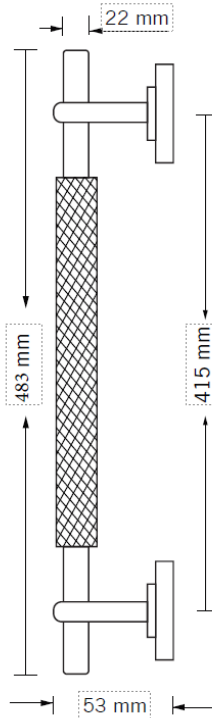

TECHNICAL DATA SHEET

Collection Name

NOVADA

Specifications

Brand	CinCinno
Range	Novada
Product code	BRMBXX4097. BRBYBX4098.
Finish/Color	MATT BLACK. BRUSHED YELLOW BRONZE.
Product type	Pull Handle Main Door
Material	Solid Brass
Inner Part Material	Brass
Configuration	Pull Handle + Screws

Technical Information

Pull Handle	Knurled Pattern
Weight (NW KG.)	1900G. (± 0.001)
Size	483*53*22mm
Hole Distance	415mm

For more information, please visit our website: CinCinno-me.com
United Arab Emirates: Marina, Marina Plaza Tower, Office 1506