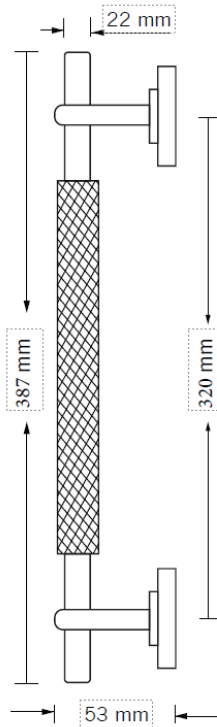

## TECHNICAL DATA SHEET

Collection Name

NOVADA

### Specifications

Brand	CinCinno
Range	Novada
Product code	BRMBXX4095. BRBYBX4096.
Finish/Color	MATT BLACK. BRUSHED Yellow Bronze.
Product type	Pull Handle Main Door
Material	Solid Brass
Inner Part Material	Brass
Configuration	Pull Handle + Screws

### Technical Information

Pull Handle	Knurled Pattern
Weight (NW KG.)	1500G. (± 0.001)
Size	387*53*22mm
Hole Distance	320mm

For more information, please visit our website: [CinCinno-me.com](http://CinCinno-me.com)  
United Arab Emirates: Marina, Marina Plaza Tower, Office 1506