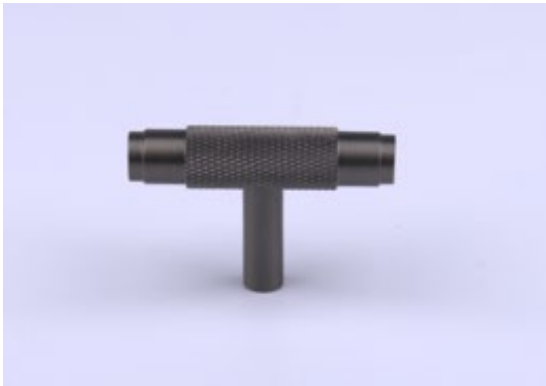

TECHNICAL DATA SHEET

Collection Name

NOBILIS

Specifications

Brand	CinCinno
Range	Nobilis
Product code	BRGMGX4057. BRMBXX4058. BRDABX4059. BRSNXX4060.
Finish/Color	Gun Metal Grey, MATT BLACK, DARK ANTIQUE BRASS. SATIN NICKEL
Product type	Pull Handle T Knobs
Material	Solid Brass
Inner Part Material	Brass
Configuration	Pull Handle T Knobs + Screws

Technical Information

Pull Handle T Knobs	Knurled Pattern
Weight (NW KG.)	47G. (± 0.001)
Size	20*30mm

For more information, please visit our website: CinCinno-me.com
United Arab Emirates: Marina, Marina Plaza Tower, Office 1506