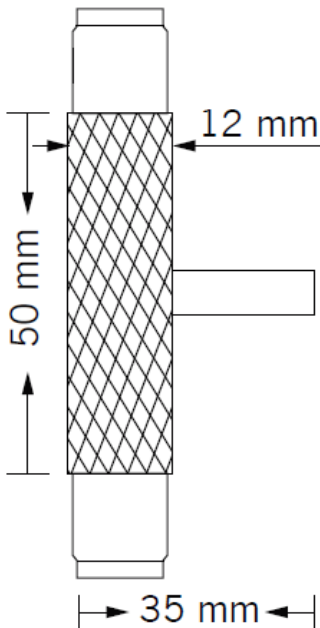

TECHNICAL DATA SHEET

Collection Name

NOBILIS

Specifications

Brand	CinCinno
Range	Nobilis
Product code	BRGMGX4057. BRMBXX4058. BRDABX4059. BRSNXX4060.
Finish/Color	Gun Metal Grey, MATT BLACK, DARK ANTIQUE BRASS. SATIN NICKEL
Product type	Pull Handle T Knobs
Material	Solid Brass
Inner Part Material	Brass
Configuration	Pull Handle T Knobs + Screws

Technical Information

Pull Handle T Knobs	Knurled Pattern
Weight (NW KG.)	47G. (± 0.001)
Size	20*30mm

For more information, please visit our website: CinCinno-me.com
United Arab Emirates: Marina, Marina Plaza Tower, Office 1506