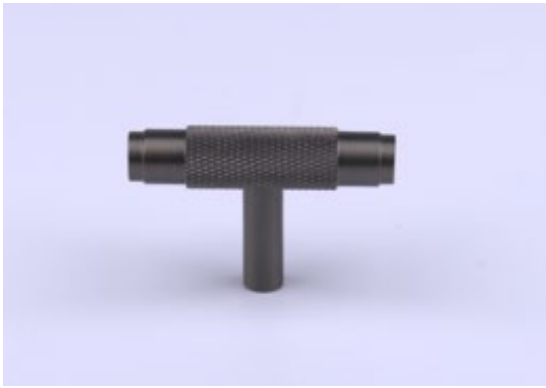

TECHNICAL DATA SHEET

Collection Name

NOBILIS

Specifications

Brand	CinCinno
Range	Nobilis
Product code	BRGMGX4057. BRMBXX4058. BRDABX4059. BRSNXX4060.
Finish/Color	Gun Metal Grey, MATT BLACK, DARK ANTIQUE BRASS. SATIN NICKEL
Product type	Pull Handle T Knobs
Material	Solid Brass
Inner Part Material	Brass
Configuration	Pull Handle T Knobs + Screws

Technical Information

Pull Handle T Knobs	Knurled Pattern
Weight (NW KG.)	47G. (± 0.001)
Size	22*50mm

NOBILIS

For more information, please visit our website: CinCinno-me.com
United Arab Emirates: Marina, Marina Plaza Tower, Office 1506