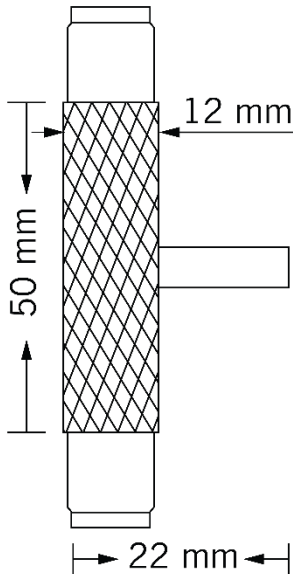

TECHNICAL DATA SHEET

Collection Name

NOBILIS

Specifications

Brand	CinCinno
Range	Nobilis
Product code	BRGMGX4057. BRMBXX4058. BRDABX4059. BRSNXX4060.
Finish/Color	Gun Metal Grey, MATT BLACK, DARK ANTIQUE BRASS. SATIN NICKEL
Product type	Pull Handle T Knobs
Material	Solid Brass
Inner Part Material	Brass
Configuration	Pull Handle T Knobs + Screws

Technical Information

Pull Handle T Knobs	Knurled Pattern
Weight (NW KG.)	47G. (± 0.001)
Size	22*50mm

NOBILIS

For more information, please visit our website: CinCinno-me.com
United Arab Emirates: Marina, Marina Plaza Tower, Office 1506