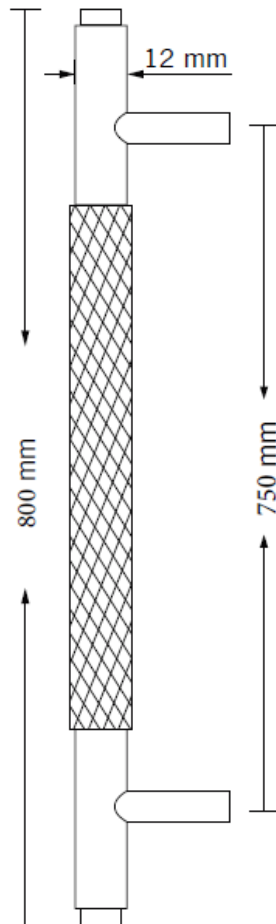

TECHNICAL DATA SHEET

Collection Name

NOBILIS

Specifications

Brand	CinCinno
Range	Nobilis
Product code	BRGMGX4108. BRMBXX4049. BRDABX4111. BRSNXX4107.
Finish/Color	Gun Metal Grey, MATT BLACK, DARK ANTIQUE BRASS. SATIN NICKEL
Product type	Pull Handle
Material	Solid Brass
Inner Part Material	Brass
Configuration	Pull Handle + Screws

Technical Information

Pull Handle	Knurled Pattern
Weight (NW KG.)	717G. (± 0.001)
Size	12*800mm
Hole Distance	750mm

For more information, please visit our website: CinCinno-me.com
United Arab Emirates: Marina, Marina Plaza Tower, Office 1506