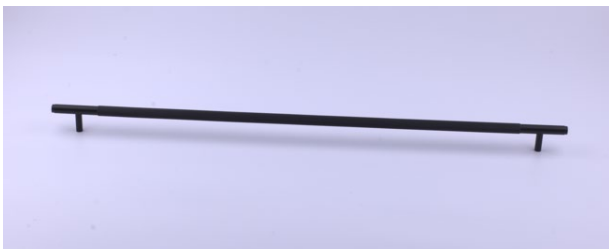

TECHNICAL DATA SHEET

Collection Name

NOBILIS

Specifications

Brand	CinCinno
Range	Nobilis
Product code	BRGMGX4108. BRMBXX4049. BRDABX4111. BRSNXX4107.
Finish/Color	Gun Metal Grey, MATT BLACK, DARK ANTIQUE BRASS. SATIN NICKEL
Product type	Pull Handle
Material	Solid Brass
Inner Part Material	Brass
Configuration	Pull Handle + Screws

Technical Information

Pull Handle	Knurled Pattern
Weight (NW KG.)	717G. (± 0.001)
Size	12*800mm
Hole Distance	750mm

For more information, please visit our website: CinCinno-me.com
United Arab Emirates: Marina, Marina Plaza Tower, Office 1506