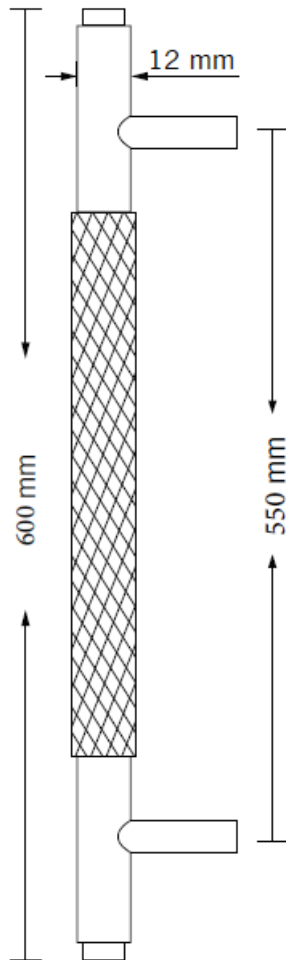

TECHNICAL DATA SHEET

Collection Name

NOBILIS

Specifications

Brand	CinCinno
Range	Nobilis
Product code	BRGMGX4048. BRMBXX4046. BRDABX4045. BRSNXX4047.
Finish/Color	Gun Metal Grey, MATT BLACK, DARK ANTIQUE BRASS. SATIN NICKEL
Product type	Pull Handle
Material	Solid Brass
Inner Part Material	Brass
Configuration	Pull Handle + Screws

Technical Information

Pull Handle	Knurled Pattern
Weight (NW KG.)	541G. (± 0.001)
Size	12*600mm
Hole Distance	550mm

For more information, please visit our website: CinCinno-me.com
United Arab Emirates: Marina, Marina Plaza Tower, Office 1506