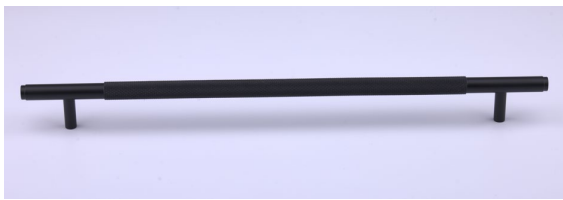

TECHNICAL DATA SHEET

Collection Name

NOBILIS

Specifications

Brand	CinCinno
Range	Nobilis
Product code	BRGMGX4048. BRMBXX4046. BRDABX4045. BRSNXX4047.
Finish/Color	Gun Metal Grey, MATT BLACK, DARK ANTIQUE BRASS. SATIN NICKEL
Product type	Pull Handle
Material	Solid Brass
Inner Part Material	Brass
Configuration	Pull Handle + Screws

Technical Information

Pull Handle	Knurled Pattern
Weight (NW KG.)	541G. (± 0.001)
Size	12*600mm
Hole Distance	550mm

For more information, please visit our website: CinCinno-me.com
United Arab Emirates: Marina, Marina Plaza Tower, Office 1506