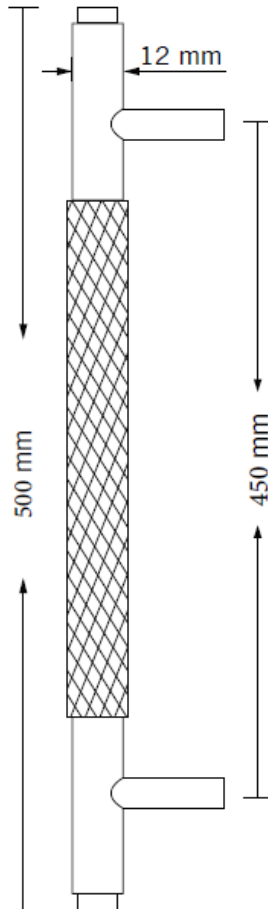

TECHNICAL DATA SHEET

Collection Name

NOBILIS

Specifications

Brand	CinCinno
Range	Nobilis
Product code	BRGMGX4044. BRMBXX4042. BRDABX4041. BRSNXX4043.
Finish/Color	Gun Metal Grey, MATT BLACK, DARK ANTIQUE BRASS. SATIN NICKEL
Product type	Pull Handle
Material	Solid Brass
Inner Part Material	Brass
Configuration	Pull Handle + Screws

Technical Information

Pull Handle	Knurled Pattern
Weight (NW KG.)	446G. (± 0.001)
Size	12*500mm
Hole Distance	450mm

For more information, please visit our website: CinCinno-me.com
United Arab Emirates: Marina, Marina Plaza Tower, Office 1506