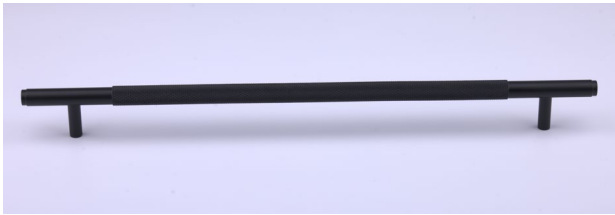

TECHNICAL DATA SHEET

Collection Name

NOBILIS

Specifications

Brand	CinCinno
Range	Nobilis
Product code	BRGMGX4044. BRMBXX4042. BRDABX4041. BRSNXX4043.
Finish/Color	Gun Metal Grey, MATT BLACK, DARK ANTIQUE BRASS. SATIN NICKEL
Product type	Pull Handle
Material	Solid Brass
Inner Part Material	Brass
Configuration	Pull Handle + Screws

Technical Information

Pull Handle	Knurled Pattern
Weight (NW KG.)	446G. (± 0.001)
Size	12*500mm
Hole Distance	450mm

For more information, please visit our website: CinCinno-me.com
United Arab Emirates: Marina, Marina Plaza Tower, Office 1506