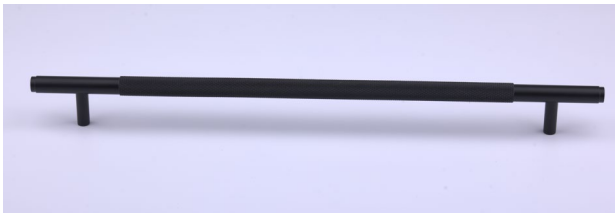

TECHNICAL DATA SHEET

Collection Name

NOBILIS

Specifications

Brand	CinCinno
Range	Nobilis
Product code	BRGMGX4040. BRMBXX4038. BRDABX4037. BRSNXX4039.
Finish/Color	Gun Metal Grey, MATT BLACK, DARK ANTIQUE BRASS. SATIN NICKEL
Product type	Pull Handle
Material	Solid Brass
Inner Part Material	Brass
Configuration	Pull Handle + Screws

Technical Information

Pull Handle	Knurled Pattern
Weight (NW KG.)	309G. (± 0.001)
Size	12*350mm
Hole Distance	300mm

For more information, please visit our website: CinCinno-me.com
United Arab Emirates: Marina, Marina Plaza Tower, Office 1506