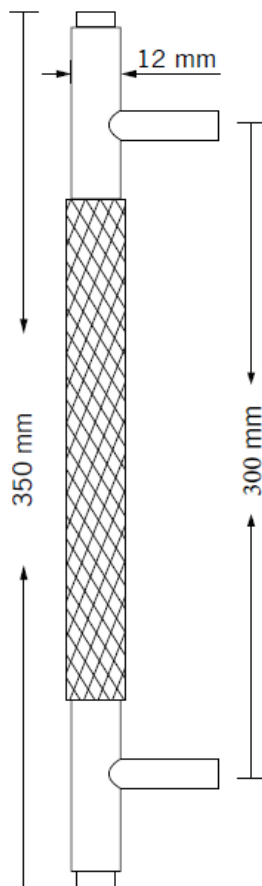

TECHNICAL DATA SHEET

Collection Name

NOBILIS

Specifications

Brand	CinCinno
Range	Nobilis
Product code	BRGMGX4040. BRMBXX4038. BRDABX4037. BRSNXX4039.
Finish/Color	Gun Metal Grey, MATT BLACK, DARK ANTIQUE BRASS. SATIN NICKEL
Product type	Pull Handle
Material	Solid Brass
Inner Part Material	Brass
Configuration	Pull Handle + Screws

Technical Information

Pull Handle	Knurled Pattern
Weight (NW KG.)	309G. (± 0.001)
Size	12*350mm
Hole Distance	300mm

For more information, please visit our website: CinCinno-me.com
United Arab Emirates: Marina, Marina Plaza Tower, Office 1506