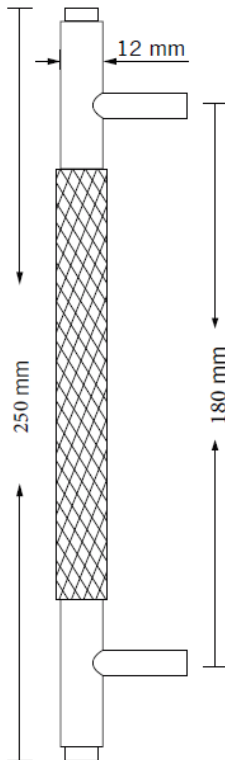

TECHNICAL DATA SHEET

Collection Name

NOBILIS

Specifications

Brand	CinCinno
Range	Nobilis
Product code	BRGMGX4036. BRMBXX4033. BRDABX4034. BRSNXX4035.
Finish/Color	Gun Metal Grey, MATT BLACK, DARK ANTIQUE BRASS. SATIN NICKEL
Product type	Pull Handle
Material	Solid Brass
Inner Part Material	Brass
Configuration	Pull Handle + Screws

Technical Information

Pull Handle	Knurled Pattern
Weight (NW KG.)	225G. (± 0.001)
Size	12*250mm
Hole Distance	180mm

For more information, please visit our website: CinCinno-me.com
United Arab Emirates: Marina, Marina Plaza Tower, Office 1506