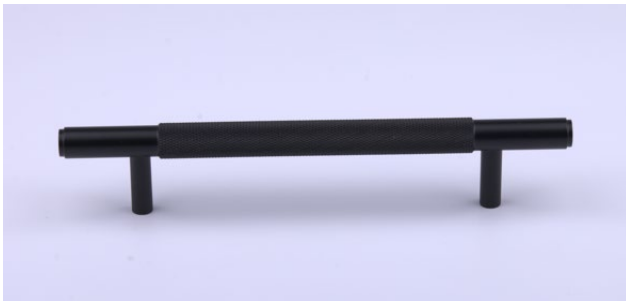

TECHNICAL DATA SHEET

Collection Name

NOBILIS

Specifications

Brand	CinCinno
Range	Nobilis
Product code	BRGMGX4032. BRMBXX4029. BRDABX4030. BRSNXX4031.
Finish/Color	Gun Metal Grey, MATT BLACK, DARK ANTIQUE BRASS, SATIN NICKEL
Product type	Pull Handle
Material	Solid Brass
Inner Part Material	Brass
Configuration	Pull Handle + Screws

Technical Information

Pull Handle	Knurled Pattern
Weight (NW KG.)	195G. (± 0.001)
Size	12*185mm
Hole Distance	128mm

For more information, please visit our website: CinCinno-me.com
United Arab Emirates: Marina, Marina Plaza Tower, Office 1506