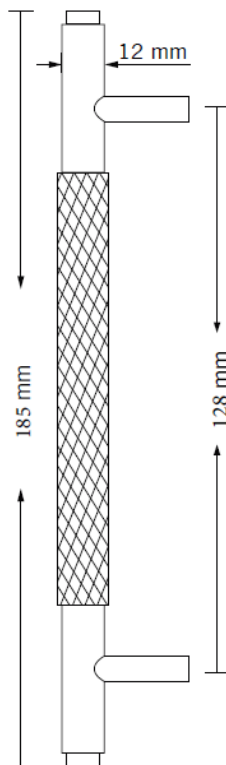

TECHNICAL DATA SHEET

Collection Name

NOBILIS

Specifications

Brand	CinCinno
Range	Nobilis
Product code	BRGMGX4032. BRMBXX4029. BRDABX4030. BRSNXX4031.
Finish/Color	Gun Metal Grey, MATT BLACK, DARK ANTIQUE BRASS, SATIN NICKEL
Product type	Pull Handle
Material	Solid Brass
Inner Part Material	Brass
Configuration	Pull Handle + Screws

Technical Information

Pull Handle	Knurled Pattern
Weight (NW KG.)	195G. (± 0.001)
Size	12*185mm
Hole Distance	128mm

For more information, please visit our website: CinCinno-me.com
United Arab Emirates: Marina, Marina Plaza Tower, Office 1506