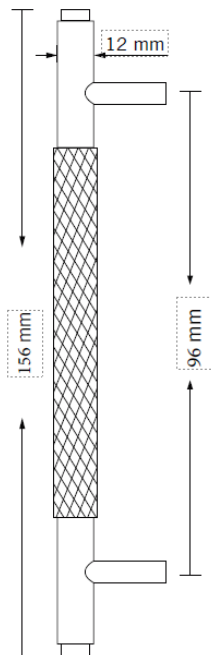

TECHNICAL DATA SHEET

Collection Name

NOBILIS

Specifications

Brand	CinCinno
Range	Nobilis
Product code	BRGMGX4028. BRMBXX4025. BRDABX4026. BRSNXX4027.
Finish/Color	Gun Metal Grey, MATT BLACK, DARK ANTIQUE BRASS, SATIN NICKEL
Product type	Pull Handle
Material	Solid Brass
Inner Part Material	Brass
Configuration	Pull Handle + Screws

Technical Information

Pull Handle	Knurled Pattern
Weight (NW KG.)	162G. (± 0.001)
Size	12*156mm
Hole Distance	96mm

For more information, please visit our website: CinCinno-me.com
United Arab Emirates: Marina, Marina Plaza Tower, Office 1506