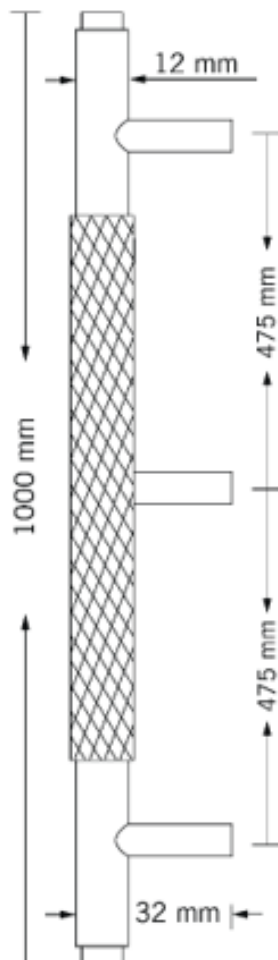

TECHNICAL DATA SHEET

Collection Name

NOBILIS

Specifications

Brand	CinCinno
Range	Nobilis
Product code	BRGMGX4110. BRMBXX4050. BRDABX4112. BRSNXX4109.
Finish/Color	Gun Metal Grey, MATT BLACK, DARK ANTIQUE BRASS. SATIN NICKEL
Product type	Pull Handle
Material	Solid Brass
Inner Part Material	Brass
Configuration	Pull Handle + Screws

Technical Information

Pull Handle	Knurled Pattern
Weight (NW KG.)	902G. (± 0.001)
Size	12*1000mm
Hole Distance	475 + 475mm

For more information, please visit our website: CinCinno-me.com
United Arab Emirates: Marina, Marina Plaza Tower, Office 1506