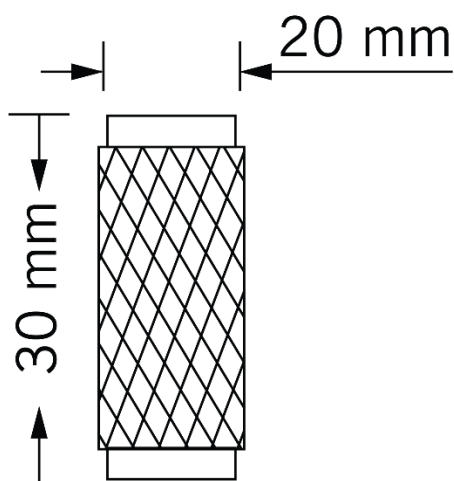

TECHNICAL DATA SHEET

Collection Name

NOBILIS

Specifications

Brand	CinCinno
Range	Nobilis
Product code	BRGMGX4061. BRMBXX4062. BRDABX4063. BRSNXX4064
Finish/Color	Gun Metal Grey, MATT BLACK, DARK ANTIQUE BRASS, SATIN NICKEL
Product type	Pull Handle Knobs
Material	Solid Brass
Inner Part Material	Brass
Configuration	Pull Handle Knobs + Screws

Technical Information

Pull Handle Knobs	Knurled Pattern
Weight (NW KG.)	75G. (± 0.001)
Size	20*30mm

For more information, please visit our website: CinCinno-me.com
United Arab Emirates: Marina, Marina Plaza Tower, Office 1506