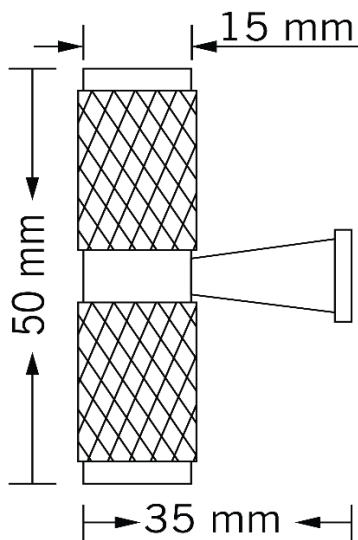

### Specifications

Brand	CinCinno
Range	Celestis
Product code	BRBNBX4005. BRMBXX4006. BRDABX4007. BRGMGX4008. BRSNXX4009.
Finish/Color	BRUSHED NATURAL BRASS, MATT BLACK, DARK ANTIQUE BRASS, GUN METAL GREY, SATIN NICKEL
Product type	Pull Handle T Knobs
Material	Solid Brass
Inner Part Material	Brass
Configuration	Pull Handle T Knobs + Screws

### Technical Information

Pull Handle T Knobs	Knurled Pattern
Weight (NW KG.)	79G. ( $\pm 0.001$ )
Size	15*50mm

For more information, please visit our website: [CinCinno-me.com](http://CinCinno-me.com)  
United Arab Emirates: Marina, Marina Plaza Tower, Office 1506