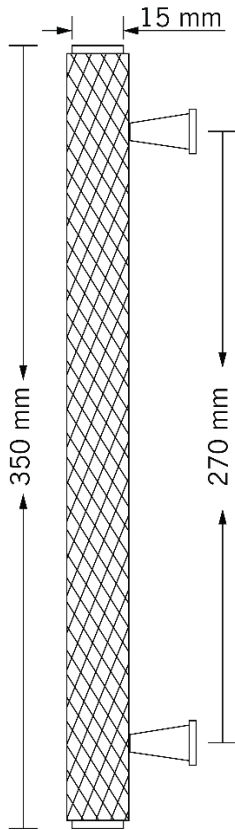

## TECHNICAL DATA SHEET

Collection Name

**CELESTIS**

### Specifications

Brand	CinCinno
Range	Celestis
Product code	BRBNBX4020. BRMBXX4021. BRDABX4022. BRGMGX4023. BRSNXX4024.
Finish/Color	BRUSHED NATURAL BRASS, MATT BLACK, DARK ANTIQUE BRASS, GUN METAL GREY, SATIN NICKEL
Product type	Pull Handle
Material	Solid Brass
Inner Part Material	Brass
Configuration	Pull Handle + Screws

### Technical Information

Pull Handle	Knurled Pattern
Weight (NW KG.)	518G. ( $\pm 0.001$ )
Size	15*350mm
Hole Distance	270mm

For more information, please visit our website: [CinCinno-me.com](http://CinCinno-me.com)  
United Arab Emirates: Marina, Marina Plaza Tower, Office 1506