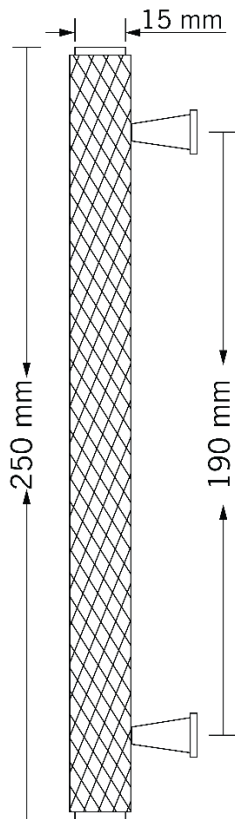

TECHNICAL DATA SHEET

Collection Name

CELESTIS

Specifications

Brand	CinCinno
Range	Celestis
Product code	BRBNBX4015. BRMBXX4016. BRDABX4017. BRGMGX4018. BRSNXX4019.
Finish/Color	BRUSHED NATURAL BRASS, MATT BLACK, DARK ANTIQUE BRASS, GUN METAL GREY, SATIN NICKEL
Product type	Pull Handle
Material	Solid Brass
Inner Part Material	Brass
Configuration	Pull Handle + Screws

Technical Information

Pull Handle	Knurled Pattern
Weight (NW KG.)	370G. (± 0.001)
Size	15*250mm
Hole Distance	190mm

For more information, please visit our website: CinCinno-me.com
United Arab Emirates: Marina, Marina Plaza Tower, Office 1506