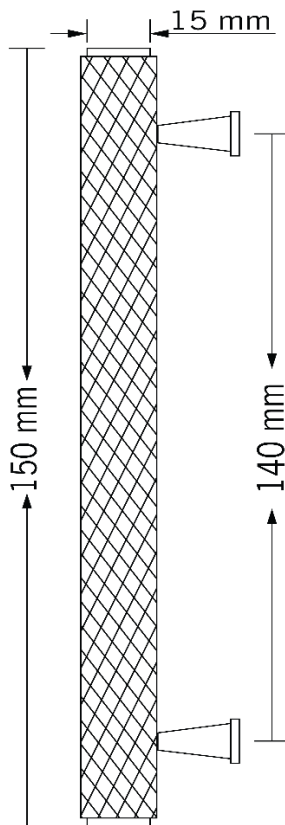

TECHNICAL DATA SHEET

Collection Name

CELESTIS

Specifications

Brand	CinCinno
Range	Celestis
Product code	BRBNBX4010. BRMBXX4011. BRDABX4012. BRGMGX4013. BRSNXX4014.
Finish/Color	BRUSHED NATURAL BRASS, MATT BLACK, DARK ANTIQUE BRASS, GUN METAL GREY, SATIN NICKEL
Product type	Pull Handle
Material	Solid Brass
Inner Part Material	Brass
Configuration	Pull Handle + Screws

Technical Information

Pull Handle	Knurled Pattern
Weight (NW KG.)	230G. (± 0.001)
Size	15*150mm
Hole Distance	140mm

For more information, please visit our website: CinCinno-me.com
United Arab Emirates: Marina, Marina Plaza Tower, Office 1506