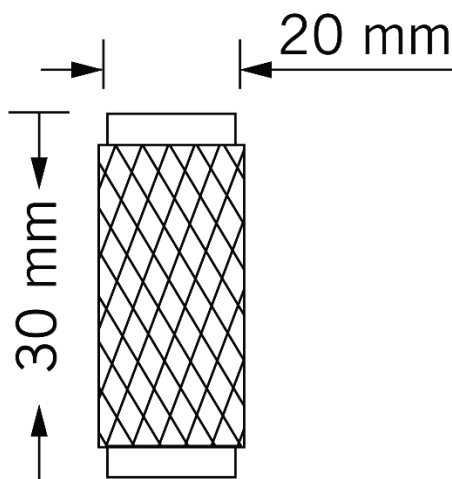

TECHNICAL DATA SHEET

Collection Name

CELESTIS

Specifications

Brand	CinCinno
Range	Celestis
Product code	BRBNBX4000. BRMBXX4001. BRDABX4002. BRGMGX4003. BRSNXX4004
Finish/Color	BRUSHED NATURAL BRASS, MATT BLACK, DARK ANTIQUE BRASS, GUN METAL GREY, SATIN NICKEL
Product type	Pull Handle Knobs
Material	Solid Brass
Inner Part Material	Brass
Configuration	Pull Handle Knobs + Screws

Technical Information

Pull Handle Knobs	Knurled Pattern
Weight (NW KG.)	74G. (± 0.001)
Size	20*30mm

For more information, please visit our website: CinCinno-me.com
United Arab Emirates: Marina, Marina Plaza Tower, Office 1506