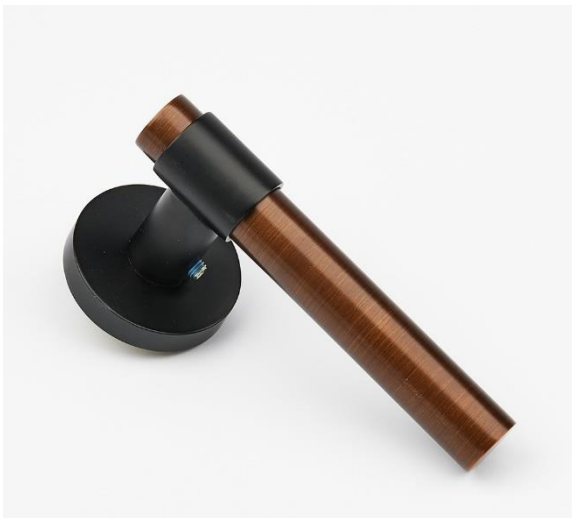

## TECHNICAL DATA SHEET

Collection Name

AURORA

### Specifications

Brand	CinCinno
Range	Aurora
Product code	BRMBGPX3034, BRMBXX3037 BRMBRG3038
Finish/Color	Matt Black/Gold Plated Matt Black/Rose Gold Matt Black
Product type	Door Handle
Material	Solid Brass
Inner Part Material	Zinc Alloy
Configuration	Door Handle + Escutcheon

### Technical Information

Lock Body Type	4558, 5072, 5572
Lock Core	70mm
Weight (NW KG.)	0.525-0.537 KG. ( $\pm 0.001$ )
Decorative Cover	52*10mm
Handle Grip	Soft
Door Thickness	40-50MM

For more information, please visit our website: [CinCinno-me.com](http://CinCinno-me.com)  
United Arab Emirates: Marina, Marina Plaza Tower, Office 1506