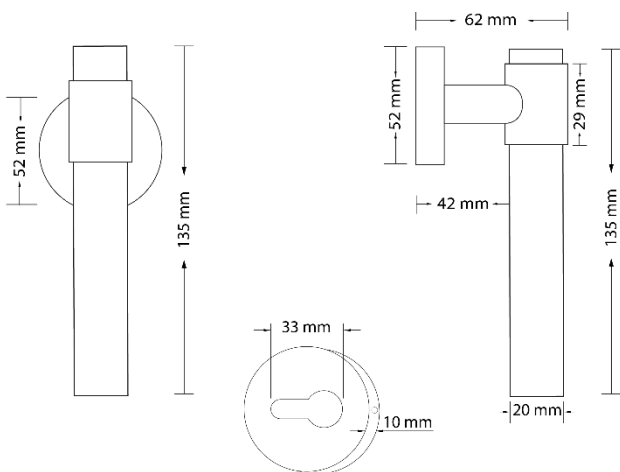

### Specifications

Brand	CinCinno
Range	Aurora
Product code	BRMBGPX3034, BRMBXX3037 BRMBRG3038
Finish/Color	Matt Black/Gold Plated Matt Black/Rose Gold Matt Black
Product type	Door Handle
Material	Solid Brass
Inner Part Material	Zinc Alloy
Configuration	Door Handle + Escutcheon

### Technical Information

Lock Body Type	4558, 5072, 5572
Lock Core	70mm
Weight (NW KG.)	0.525-0.537 KG. ( $\pm 0.001$ )
Decorative Cover	52*10mm
Handle Grip	Soft
Door Thickness	40-50MM

For more information, please visit our website: [CinCinno-me.com](http://CinCinno-me.com)  
United Arab Emirates: Marina, Marina Plaza Tower, Office 1506