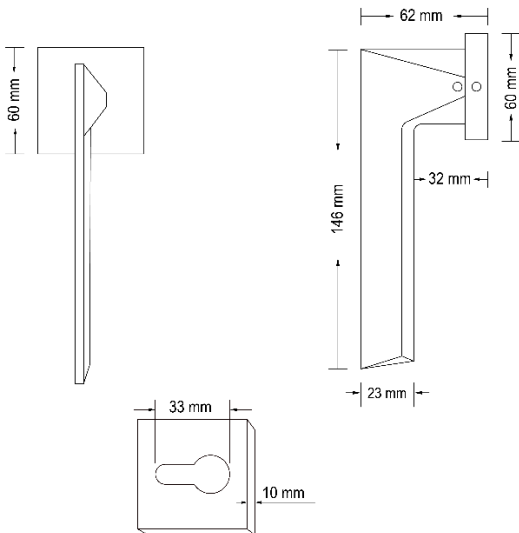

TECHNICAL DATA SHEET

Collection Name

VITAE

Specifications

Brand	CinCinno
Range	Vitae
Product code	ZNCPXX3056, ZNSNXX3057, ZNGMGX3058, ZNBYBX3059,
Finish/Color	Chrome Plated, Satin Nickel, Gun Metal Grey, Brushed Yellow Bronze.
Product type	Door Handle
Material	Zinc
Inner Part Material	Stainless Steel & Zinc
Configuration	Door Handle + Escutcheon

Technical Information

Lock Body Type	4558, 5072, 5572
Lock Core	70mm
Weight (NW KG.)	0.314KG. (± 0.001)
Decorative Cover	60*10mm
Handle Grip	Soft
Door Thickness	40-50MM

For more information, please visit our website: CinCinno-me.com
United Arab Emirates: Marina, Marina Plaza Tower, Office 1506