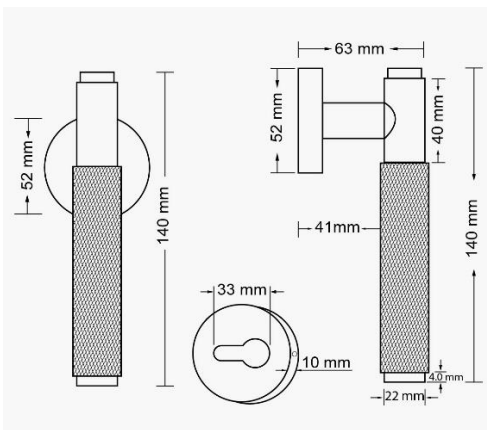

TECHNICAL DATA SHEET

Collection Name

VIRES

Specifications

Brand	CinCinno
Range	VIRES
Product code	BRCPXX3000, BRSNXX3001, BRMBXX3002, BRBNBX3003, BRRGXX3004, BRGMGX3005
Finish/Color	Gun Metal Grey, Matt Black, Satin Nickle, Brushed Natural Brass, Rose Gold, Chrome Plated
Product type	Door Handle
Material	Solid Brass
Inner Part Material	Stainless Steel & Zinc
Configuration	Door Handle + Escutcheon

Technical Information

Lock Body Type	4558, 5072, 5572
Lock Core	70mm
Weight (NW KG.)	0.521 KG.(± 0.001)
Decorative Cover	52*10mm
Handle Grip	Fine Knurled
Door Thickness	40-50MM

For more information, please visit our website: CinCinno-me.com
United Arab Emirates: Marina, Marina Plaza Tower, Office 1506