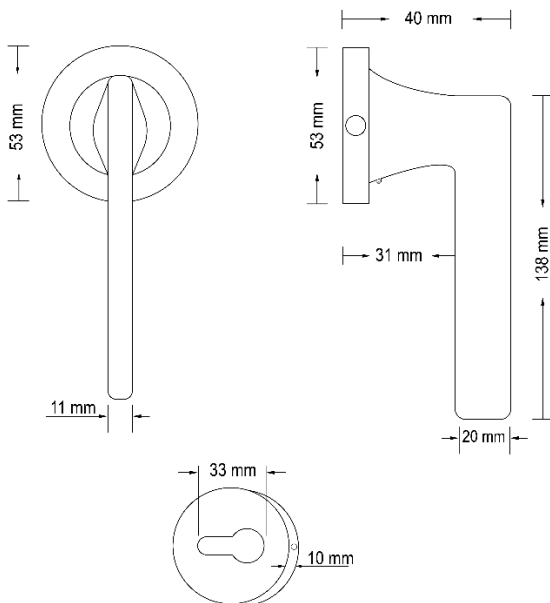

TECHNICAL DATA SHEET

Collection Name

VENATOR

Specifications

Brand	CinCinno
Range	Venator
Product code	ZNGMGX3049, ZNMBXX3050, ZNSNXX3051
Finish/Color	Gun Metal Grey, Matt Black, Satin Nickel.
Product type	Door Handle
Material	Zinc
Inner Part Material	Stainless Steel & Zinc
Configuration	Door Handle + Escutcheon

Technical Information

Lock Body Type	4558, 5072, 5572
Lock Core	70mm
Weight (NW KG.)	0.359KG. (± 0.001)
Decorative Cover	53*10mm
Handle Grip	Soft
Door Thickness	40-50MM

For more information, please visit our website: CinCinno-me.com
 United Arab Emirates: Marina, Marina Plaza Tower, Office 1506