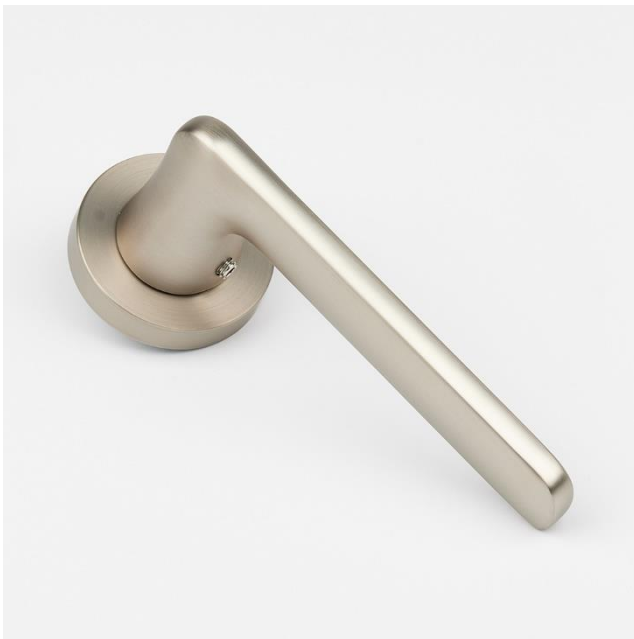

TECHNICAL DATA SHEET

Collection Name

VENATOR

Specifications

Brand	CinCinno
Range	Venator
Product code	ZNGMGX3049, ZNMBXX3050, ZNSNXX3051
Finish/Color	Gun Metal Grey, Matt Black, Satin Nickel.
Product type	Door Handle
Material	Zinc
Inner Part Material	Stainless Steel & Zinc
Configuration	Door Handle + Escutcheon

Technical Information

Lock Body Type	4558, 5072, 5572
Lock Core	70mm
Weight (NW KG.)	0.359KG. (± 0.001)
Decorative Cover	53*10mm
Handle Grip	Soft
Door Thickness	40-50MM

For more information, please visit our website: CinCinno-me.com
 United Arab Emirates: Marina, Marina Plaza Tower, Office 1506