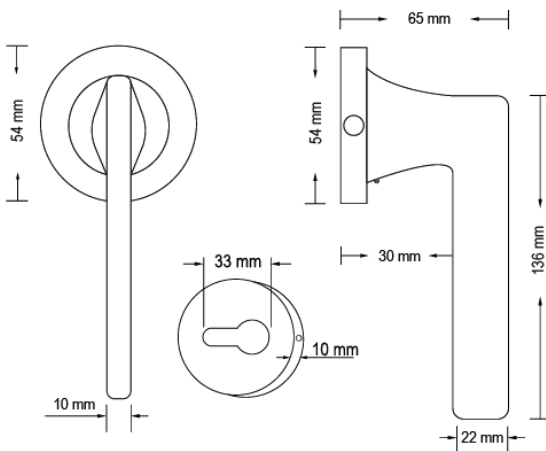

TECHNICAL DATA SHEET

Collection Name

VENATOR-K

Specifications

Brand	CinCinno
Range	Venator-K
Product code	BRMBXX3079, BRBNBX3080, BRDABX3081
Finish/Color	Matt Black, Brushed Natural Brass, Dark Antique Brass
Product type	Door Handle
Material	Solid Brass
Inner Part Material	Zinc Alloy
Configuration	Door Handle + Escutcheon

Technical Information

Lock Body Type	4558, 5072, 5572
Lock Core	70mm
Weight (NW KG.)	0.373 - 0.385 KG. (± 0.001)
Decorative Cover	54*10mm
Handle Grip	
Door Thickness	40-50MM

For more information, please visit our website: CinCinno-me.com
 United Arab Emirates: Marina, Marina Plaza Tower, Office 1506