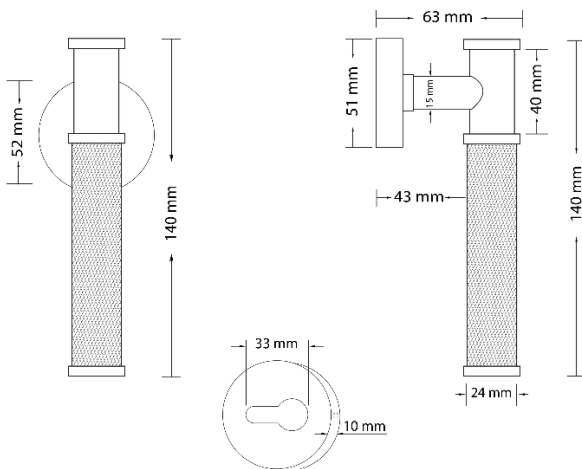

TECHNICAL DATA SHEET

Collection Name

STELLA

Specifications

Brand	CinCinno
Range	Stella
Product code	BRMBXX3017, BRBRBX3018, BRCPMB3019, BRGPXX3025
Finish/Color	Matt Black, Brushed Red Brass, Chrome Plated/ Matt Black, Gold Plated.
Product type	Door Handle
Material	Solid Brass
Inner Part Material	Zinc Alloy
Configuration	Door Handle + Escutcheon

Technical Information

Lock Body Type	4558, 5072, 5572
Lock Core	70mm
Weight (NW KG.)	0.372 - 0.384 KG. (± 0.001)
Decorative Cover	52*10mm
Handle Grip	
Door Thickness	40-50MM

For more information, please visit our website: CinCinno-me.com
 United Arab Emirates: Marina, Marina Plaza Tower, Office 1506