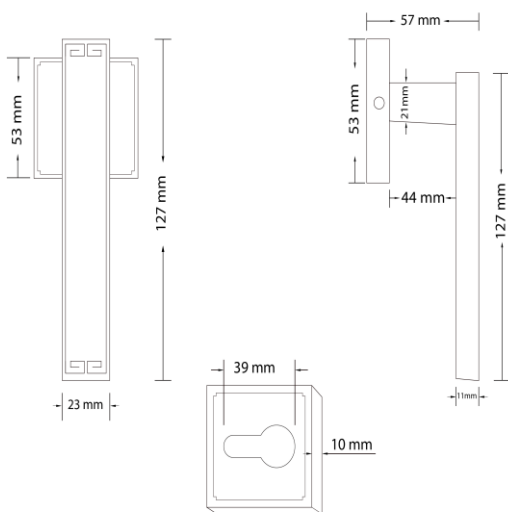

TECHNICAL DATA SHEET

Collection Name

SAPIENS

Specifications

Brand	CinCinno
Range	Sapiens
Product code	BRDABX3009, BRBRBX3008
Finish/Color	Dark Antique Brass, Brushed Red brass.
Product type	Door Handle
Material	Solid Brass
Inner Part Material	Zinc Alloy
Configuration	Door Handle + Escutcheon

Technical Information

Lock Body Type	4558, 5072, 5572
Lock Core	70mm
Weight (NW KG.)	0.470KG. (± 0.001)
Decorative Cover	53*10mm
Handle Grip	Design Liner
Door Thickness	40-50MM

For more information, please visit our website: CinCinno-me.com
 United Arab Emirates: Marina, Marina Plaza Tower, Office 1506