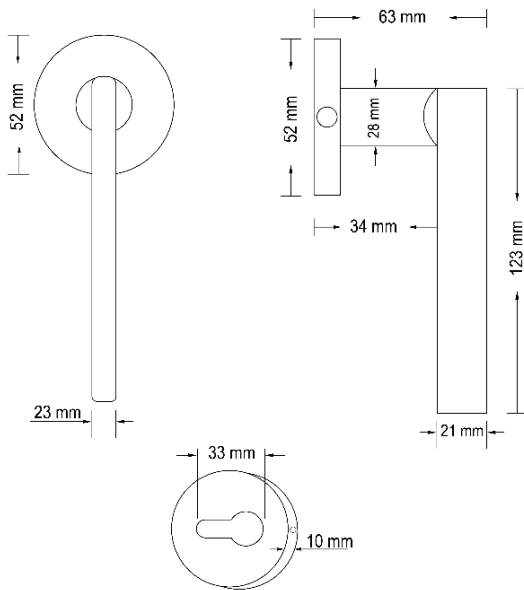

TECHNICAL DATA SHEET

Collection Name

SAGITTA

Specifications

Brand	CinCinno
Range	Sagitta
Product code	ZNBYBX3052 ZNLABX3053 ZNMBXX3054 ZNSNXX3055
Finish/Color	Brushed Yellow Bronze, Light Antique Brass, Matt Black, Satin Nickel.
Product type	Door Handle
Material	Zinc
Inner Part Material	Stainless Steel & Zinc
Configuration	Door Handle + Escutcheon

Technical Information

Lock Body Type	4558, 5072, 5572
Lock Core	70mm
Weight (NW KG.)	0.301-0.306KG. (± 0.001)
Decorative Cover	52*10mm
Handle Grip	Soft
Door Thickness	40-50MM

For more information, please visit our website: CinCinno-me.com
United Arab Emirates: Marina, Marina Plaza Tower, Office 1506