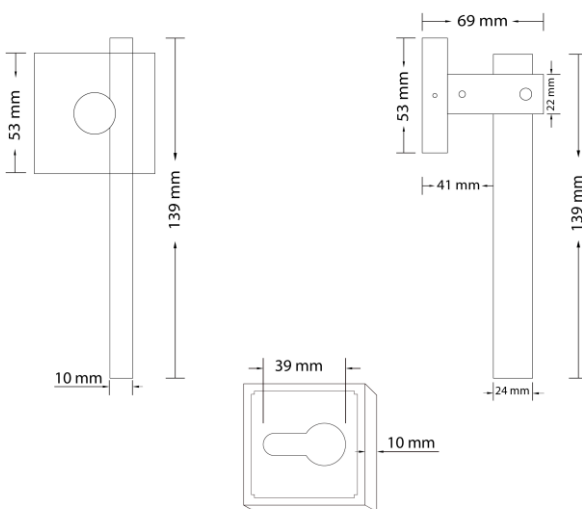

TECHNICAL DATA SHEET

Collection Name

SOMNIUM

Specifications

Brand	CinCinno
Range	Somnium
Product code	BRDABX3006, BRBRBX3007
Finish/Color	Dark Antique Brass, Brushed Red brass.
Product type	Door Handle
Material	Solid Brass
Inner Part Material	Zinc Alloy
Configuration	Door Handle + Escutcheon

Technical Information

Lock Body Type	4558, 5072, 5572
Lock Core	70mm
Weight (NW KG.)	0.572KG. (± 0.001)
Decorative Cover	53*10mm
Handle Grip	Floating Liner
Door Thickness	40-50MM

For more information, please visit our website: CinCinno-me.com
 United Arab Emirates: Marina, Marina Plaza Tower, Office 1506