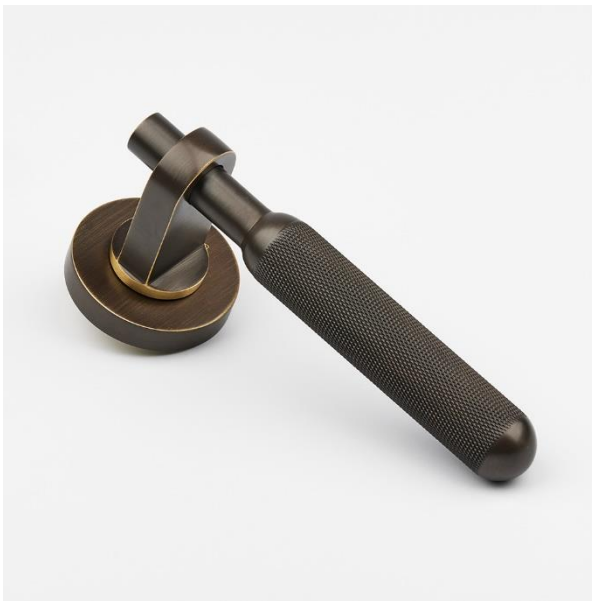

TECHNICAL DATA SHEET

Collection Name

SERMO

Specifications

Brand	CinCinno
Range	Sermo
Product code	BRDABX3076
Finish/Color	Dark Antique Brass
Product type	Door Handle
Material	Solid Brass
Inner Part Material	Zinc Alloy
Configuration	Door Handle + Escutcheon

Technical Information

Lock Body Type	4558, 5072, 5572
Lock Core	70mm
Weight (NW KG.)	0.569KG. (± 0.001)
Decorative Cover	52*10mm
Handle Grip	Soft
Door Thickness	40-50MM

For more information, please visit our website: CinCinno-me.com
 United Arab Emirates: Marina, Marina Plaza Tower, Office 1506