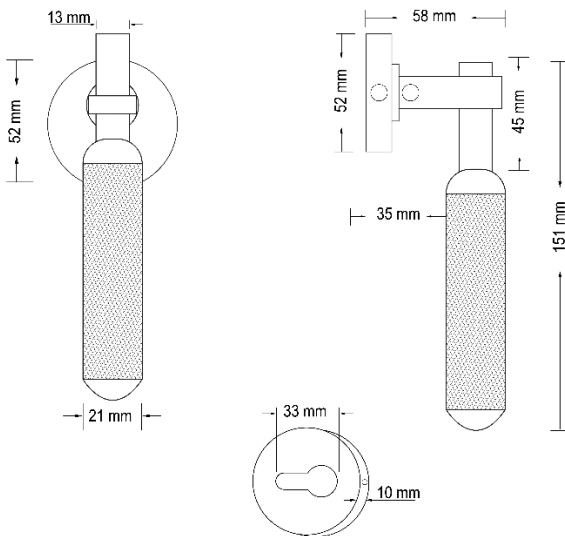

TECHNICAL DATA SHEET

Collection Name

SERMO

Specifications

Brand	CinCinno
Range	Sermo
Product code	BRDABX3076
Finish/Color	Dark Antique Brass
Product type	Door Handle
Material	Solid Brass
Inner Part Material	Zinc Alloy
Configuration	Door Handle + Escutcheon

Technical Information

Lock Body Type	4558, 5072, 5572
Lock Core	70mm
Weight (NW KG.)	0.569KG. (± 0.001)
Decorative Cover	52*10mm
Handle Grip	Soft
Door Thickness	40-50MM

For more information, please visit our website: CinCinno-me.com
 United Arab Emirates: Marina, Marina Plaza Tower, Office 1506