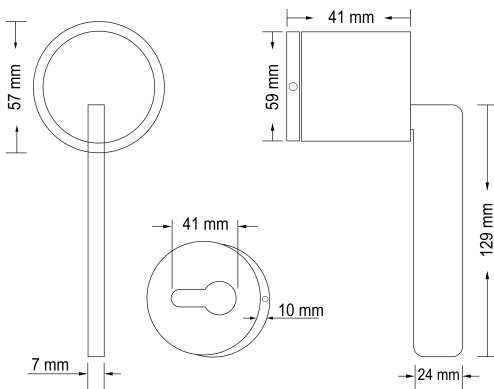

# TECHNICAL DATA SHEET

Collection Name

**Rexa**

## Specifications

Brand	CinCinno
Range	Rexa
Product code	ZNGMGX3078
Finish/Color	Gun Metal Grey
Product type	Door Handle
Material	Zinc
Inner Part Material	Stainless Steel & Zinc
Configuration	Door Handle + Escutcheon

## Technical Information

Lock Body Type	4558, 5072, 5572
Lock Core	70mm
Weight (NW KG.)	0.418KG. (± 0.001)
Decorative Cover	57*10mm
Handle Grip	Soft
Door Thickness	40-50MM

For more information, please visit our website: [CinCinno-me.com](http://CinCinno-me.com)  
 United Arab Emirates: Marina, Marina Plaza Tower, Office 1506