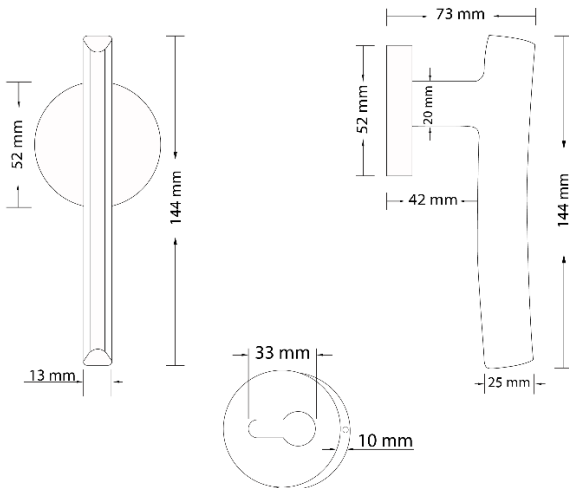

## Specifications

Brand	CinCinno
Range	Novus
Product code	BRCPPXX3012, BRMBXX3013, BRDABX3014.
Finish/Color	Chrome Plated, Matt Black, Dark Antique Brass
Product type	Door Handle
Material	Solid Brass
Inner Part Material	Zinc Alloy
Configuration	Door Handle + Escutcheon

## Technical Information

Lock Body Type	4558, 5072, 5572
Lock Core	70mm
Weight (NW KG.)	0.463 - 0.471 KG. ( $\pm 0.001$ )
Decorative Cover	52*10mm
Handle Grip	
Door Thickness	40-50MM

For more information, please visit our website: [CinCinno-me.com](http://CinCinno-me.com)  
 United Arab Emirates: Marina, Marina Plaza Tower, Office 1506