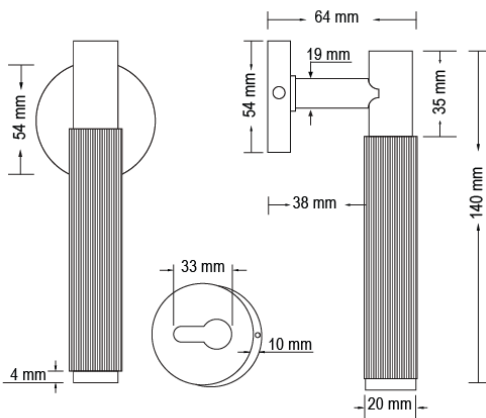

TECHNICAL DATA SHEET

Collection Name

NEXUS-KS

Specifications

Brand	CinCinno
Range	Novus
Product code	BRGMBX3085, BRDABX3086.
Finish/Color	Gun Metal Grey, Dark Antique Brass
Product type	Door Handle
Material	Solid Brass
Inner Part Material	Zinc Alloy
Configuration	Door Handle + Escutcheon

Technical Information

Lock Body Type	4558, 5072, 5572
Lock Core	70mm
Weight (NW KG.)	0.495 - 0.499 KG. (\pm 0.001)
Decorative Cover	54*10mm
Handle Grip	
Door Thickness	40-50MM

For more information, please visit our website: CinCinno-me.com
 United Arab Emirates: Marina, Marina Plaza Tower, Office 1506